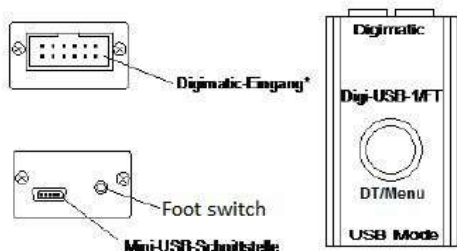

1 Function

Item number: 63AAA040

Image 1-1: DMX-1 USB

DMX-1 USB

Function

The DMX-1 USB is an interface box to connect a measuring device with DIGIMATIC interface to a PC. A foot switch can optionally be connect to the DMX-1 USB to trigger a measurement transmission. If you connect the DMX-1 USB to your PC the first time, you are asked to install the device specific driver. Have the enclosed CD for it ready on which you find the driver as well as a driver installation instructions.

Warning: Please do not put the 8cm CD in Slot-in CD-ROM or CD-RW!